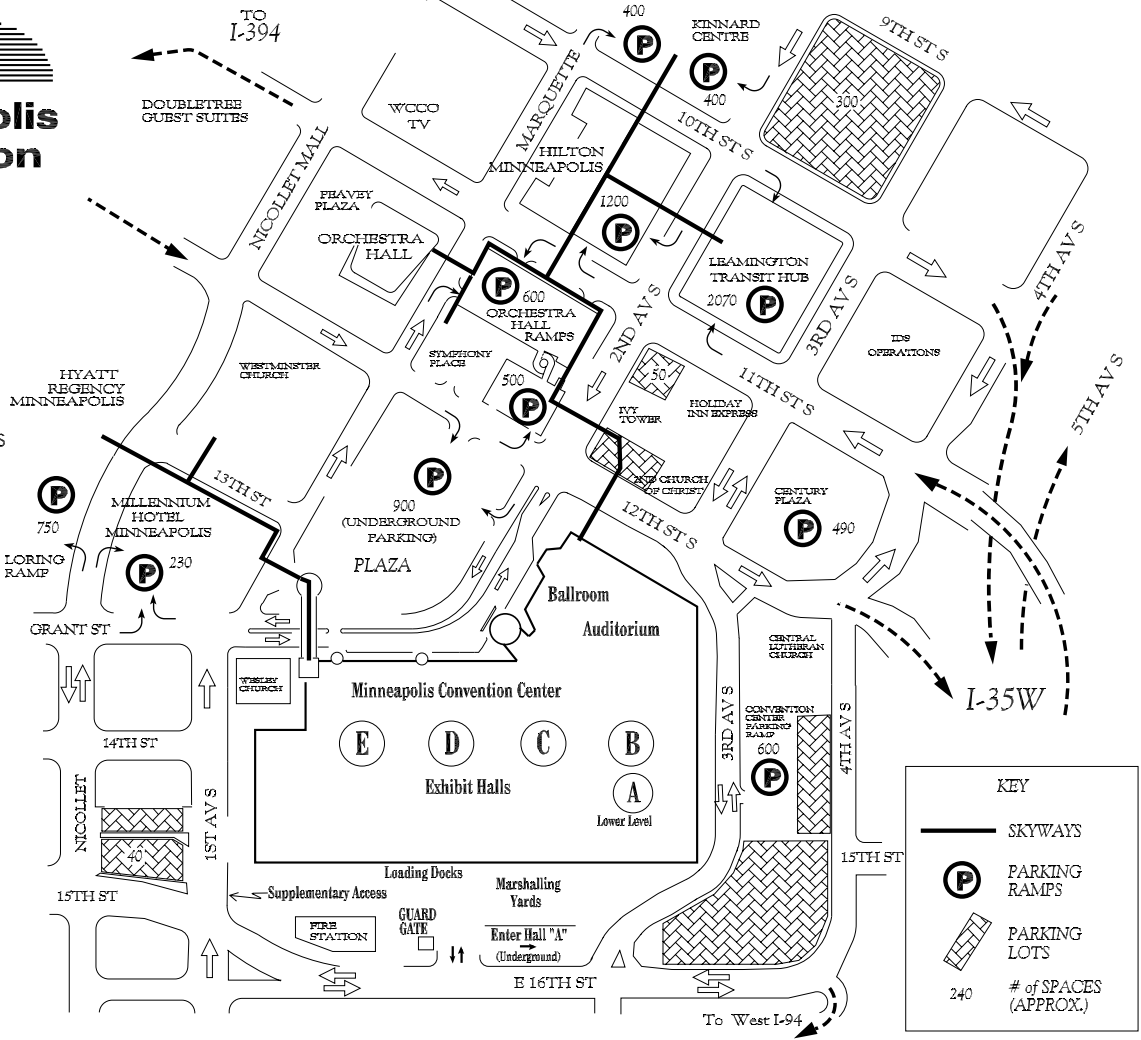

HILTON RAMP (673-9644)
OPEN 24 HRS/DAY

SKYWAYS ARE OPEN
M-F 6:30a - 10:00p
SAT 9:30a - 8:00p
SUN NOON - 6:00p

MPLS TRANSPORTATION
January 2004

TO I-394

DOUBLETREE GUEST SUITES

400

KINNARD CENTRE

400

9TH ST'S

HILTON MINNEAPOLIS

1200

2ND AV'S

400

LEAMINGTON TRANSIT HUB

2070

11TH ST'S

4TH AV'S

15TH ST

To West I-94

13TH ST

750

MILLENNIUM HOTEL MINNEAPOLIS

230

GRANT ST

TO I-35W

4TH AV'S

5TH AV'S

10TH ST'S

11TH ST'S

12TH ST'S

13TH ST'S

14TH ST'S